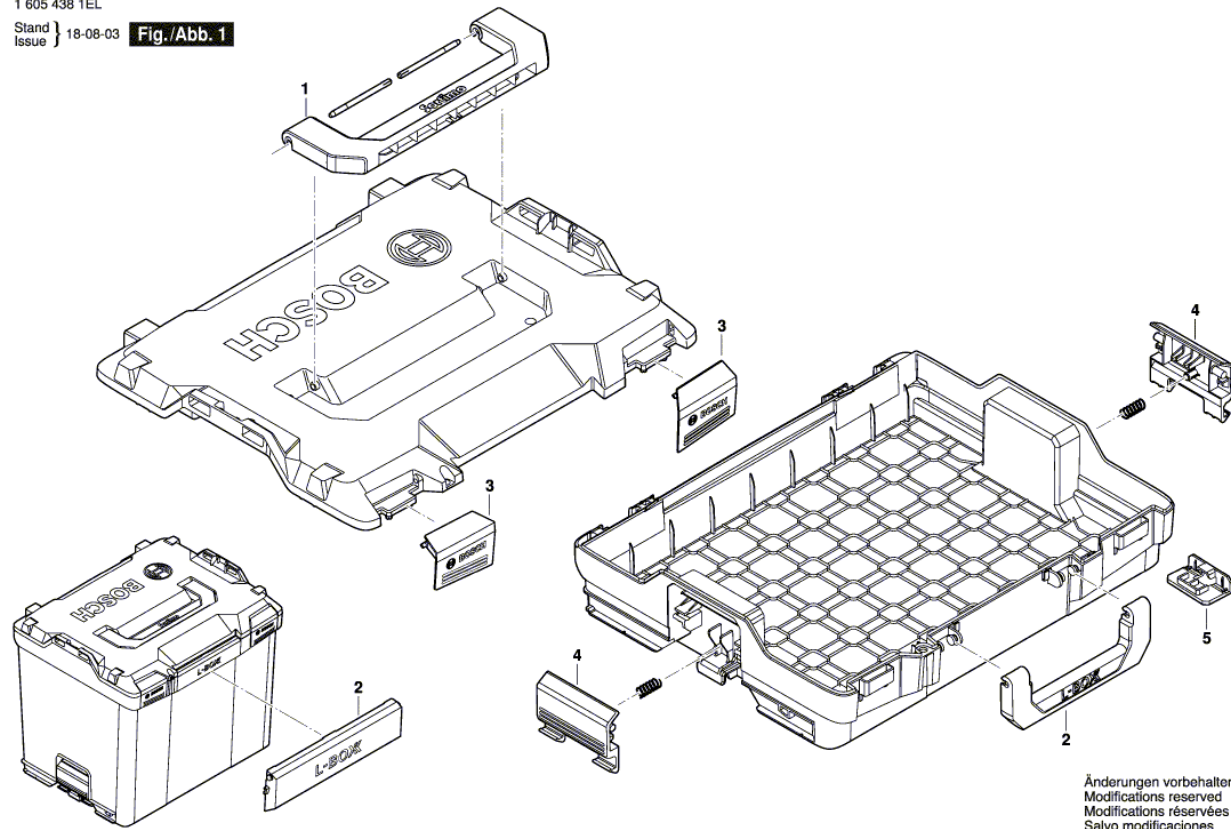

Illustration - Type - E

1 605 438 1ER

Stand | 18-08-03
Issue | Fig./Abb. 1

Spare parts list

Item	Part Number	Description	Illustration
1	1 600 A01 925	Carrying Handle	1
2	1 600 A01 92F	Handle Bar	1
3	1 600 A01 929	Seal Parts Set	1
4	1 600 A01 92B	Coupling	1
5	1 600 A01 92D	Stacking foot	1